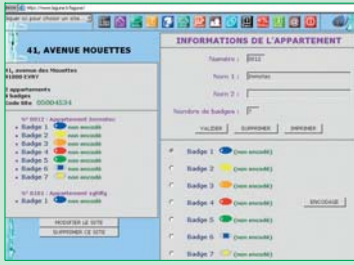

LAGUNE

Immotec created **LAGUNE** access control system, an Internet based software to manage Vigik® Central Unit and functions.

No more wire links between the unit control, No more connections to manage PCs, LAGUNE is a reliable, wireless concept. The system provides high user database security thanks to safeguard integration. Automatic software update, Automatic backups, Very secured access by login and password. Free access through free membership to www.lagune.fr, No CD-ROM installation needed. The concept behind VIGIK® UGVL Central unit control is simple yet sophisticated, LAGUNE system is compatible for Residential buildings and small condominiums.

Software

LAGUNE®

Management Software Via Internet

- Programming of the keys by encoding with ENCOD/USB
- Information stored in the key: Key Apartment number (corresponding to a color), name and loss index
- Multi-site pass encoding
- Resident keys automatic encoding
- 2 types of user rights: administrator and building security guard
- allows duplication of sites
- Resident search by badge or name
- Loss index management: The loss index is used to cancel a Badge upon presentation of a new Badge bearing a higher index.