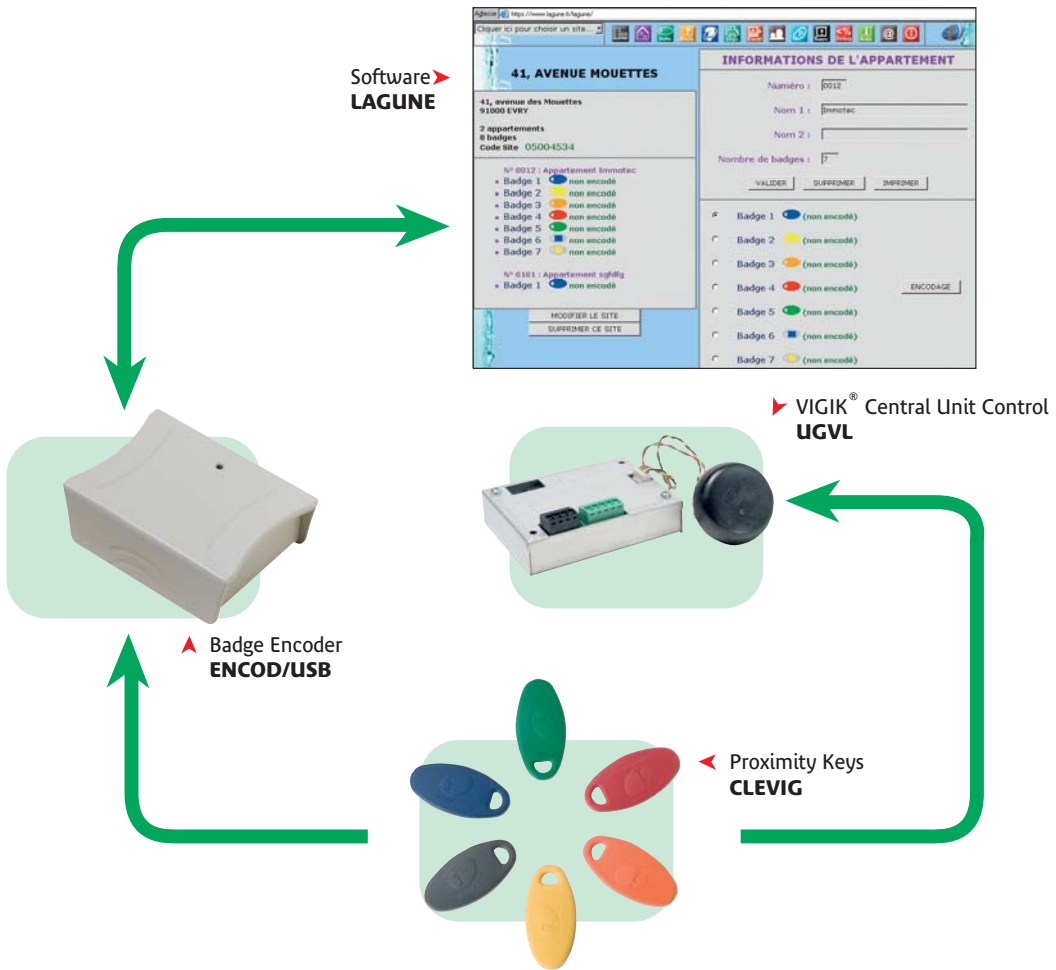

immotec
Spirit of Innovation

LAGUNE®

Access Control
(Residential Industry)

GROUPEMENT
DES INDUSTRIES
DES MATERIELS
ELECTRONIQUES
DE SECURITE

“ **LAGUNE®** is a very secured Access Control system for the Residential industry. Beside secured access control for residents, it allows the programming of temporary access control badges to the buildings service providers such as: Postmen, Electricians, Heating installers, Cable and Telecommunication providers, Elevator technicians, computer Technicians, maintenance personal...” ”

LAGUNE

Immotec created **LAGUNE** access control system, an Internet based software to manage Vigik® Central Unit and functions.

No more wire links between the unit control, No more connections to manage PCs, LAGUNE is a reliable, wireless concept. The system provides high user database security thanks to safeguard integration. Automatic software update, Automatic backups, Very secured access by login and password. Free access through free membership to www.lagune.fr, No CD-ROM installation needed. The concept behind VIGIK® UGVL Central unit control is simple yet sophisticated, LAGUNE system is compatible for Residential buildings and small condominiums.

Ref.	Compatibility	Price
LAGUNE®	Windows 98 SE, 2000, Me et XP	

VIGIK Central unit

UGVL

VIGIK® Access Control unit with Lecture head VGLECT2

- Access control reader for 1 door
- Manage 65,000 Residential Mifare badges with **LAGUNE** internet software
- LED and buzzer for functioning signalization
- Auto diagnostic function
- Temporization from 1 to 99 seconds
- Easy detachable connectors
- Power supply 12 - 30 Vdc or 12 - 24 Vac / 1,5 ALIM03
- Contains a "Kill Badge" function, which makes a theoretically canceled badge unusable by erasing its data
- **VIGIK® Lecture head Included**