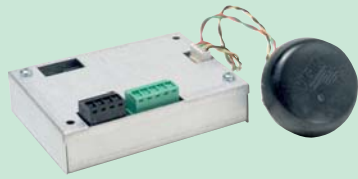

Software

LAGUNE®

Management Software Via Internet

- Programming of the keys by encoding with ENCOD/USB
- Information stored in the key: Key Apartment number (corresponding to a color), name and loss index
- Multi-site pass encoding
- Resident keys automatic encoding
- 2 types of user rights: administrator and building security guard
- allows duplication of sites
- Resident search by badge or name
- Loss index management: The loss index is used to cancel a Badge upon presentation of a new Badge bearing a higher index.

Ref.	Compatibility	Price
LAGUNE®	Windows 98 SE, 2000, Me et XP	

VIGIK Central unit

UGVL

VIGIK® Access Control unit with Lecture head VGLECT2

- Access control reader for 1 door
- Manage 65,000 Residential Mifare badges with **LAGUNE** internet software
- LED and buzzer for functioning signalization
- Auto diagnostic function
- Temporization from 1 to 99 seconds
- Easy detachable connectors
- Power supply 12 - 30 Vdc or 12 - 24 Vac / 1,5 ALIM03
- Contains a "Kill Badge" function, which makes a theoretically canceled badge unusable by erasing its data
- **VIGIK® Lecture head Included**

The VIGIK® specifications in effect enforce that the lecture head be at least 2 meters from the central unit VIGIK® in order to meet with this label.

Ref.	Regularity	Dim. L x H x W	Price
UGVL	PS 200406-01	65 x 86 x 20 mm	