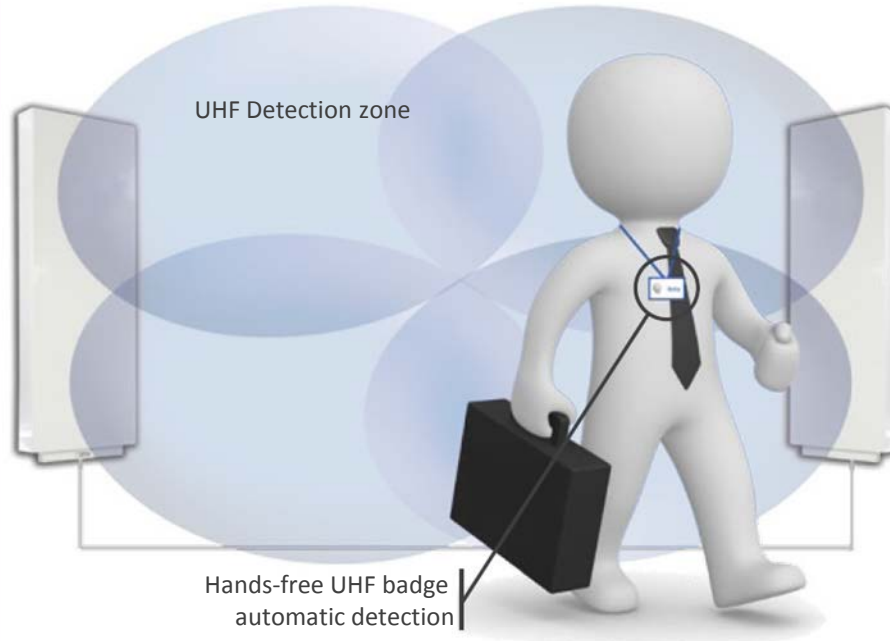

# iSafePro 360 – UHF Hands-free Reader

The **UHF hands-free reader** can identify a moving person in a 2 or 4 meter wide corridor by reading a UHF tag. Single or dual-antenna configurations are possible, depending on the area to be covered. Can be installed indoors or outdoors. Optional passage sensor (counter, direction and detection).

## Reader specifications

- Position: Read Only
- Reading distance: 0-4m
- Color: White
- Size: 80 x 30 x 5 cm
- Operating temp: -20°C / +55°C
- Protection index: 65

# iSafe VISOR 360 – Supervision and Access Management Software

Our iSafePro 360 Visor latest generation supervision and access management software is the tool which allows you to control access within your structure with **complete flexibility**.