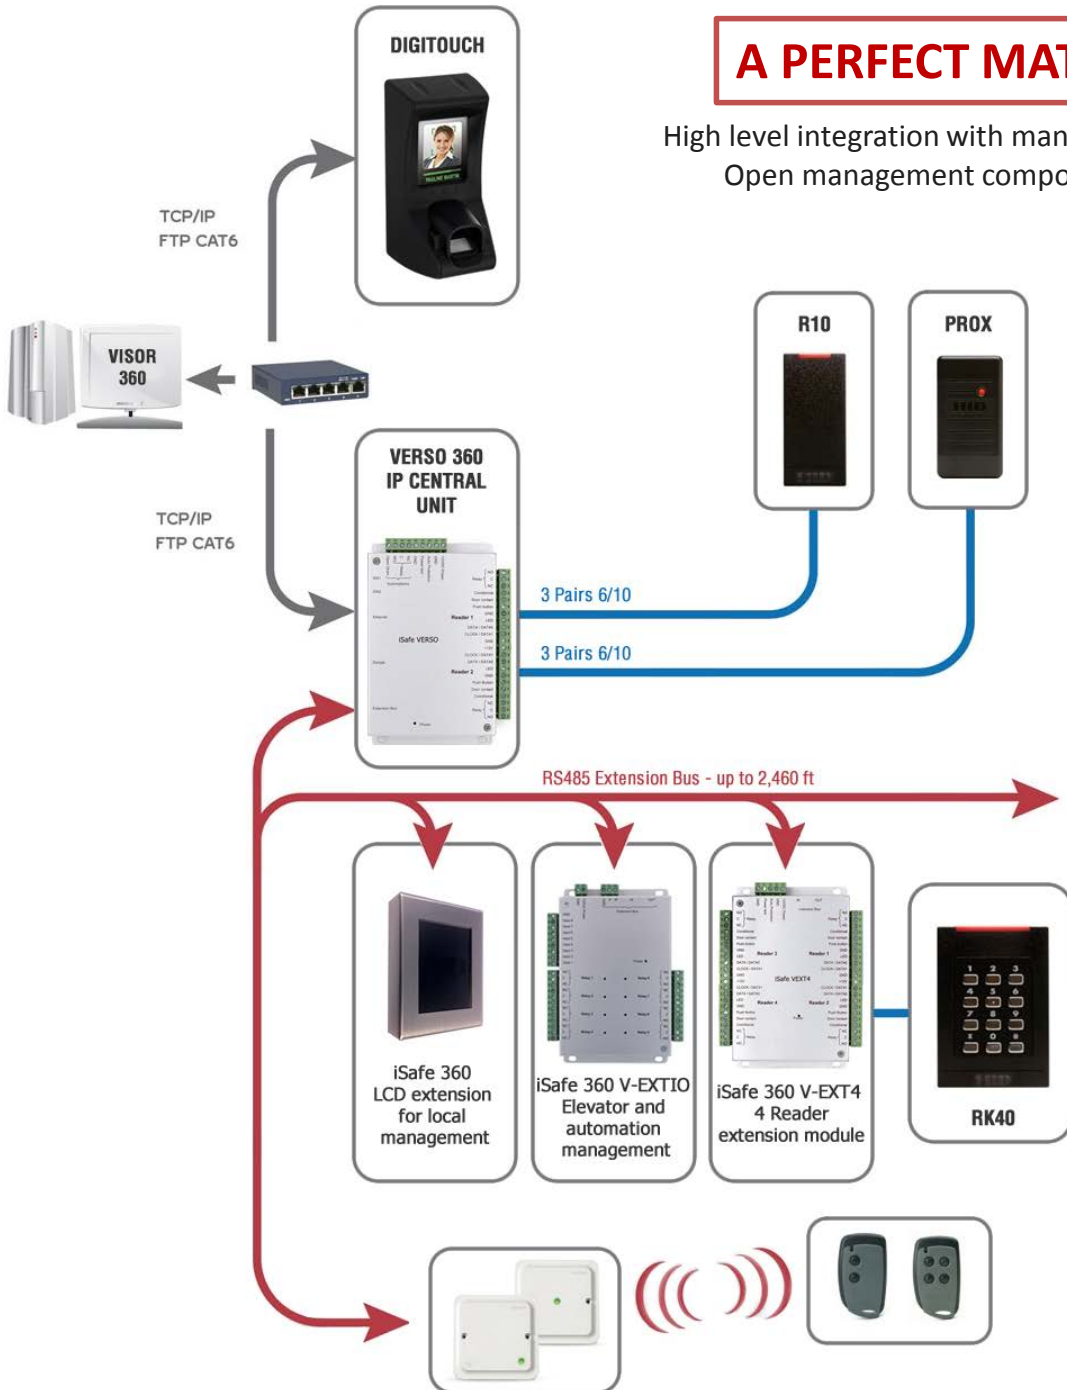

# iSafe VISOR 360 – Supervision and Access Management Software

Our iSafePro 360 Visor latest generation supervision and access management software is the tool which allows you to control access within your structure with **complete flexibility**.

## Technical specifications

- Management of 1 to 840 doors
- Compatibility: Windows 7, XP, Vista
- Access or SQL Server database configurable at the time of creation of the site
- Automatic detection of control stations connected
- Software customization by creation of shortcuts for the most commonly used functions
- Automated systems with scenarios
- Data import
- Management of 3 crisis levels
- Lift management with free access per floor
- Unlimited manager profiles
- Overview of site(s) with real-time status of door inputs/outputs and readers
- Configurable listings, exports for printing and /or sending by E-mail
- Time and attendance

# A PERFECT MATCH

High level integration with many powerful Open management components.

## iSafePro VISOR 360 Software

- ◆ 15,000 Identifiers
- ◆ Management of 1 to 840 access doors
- ◆ Supports all protocols
- ◆ Supports offline functionality
- ◆ Active mapping
- ◆ Compatibility: W7-XP-Vista
- ◆ Multi-Language
- ◆ Supports Access or SQL Server database
- ◆ Software Dongle for added security
- ◆ Random code management