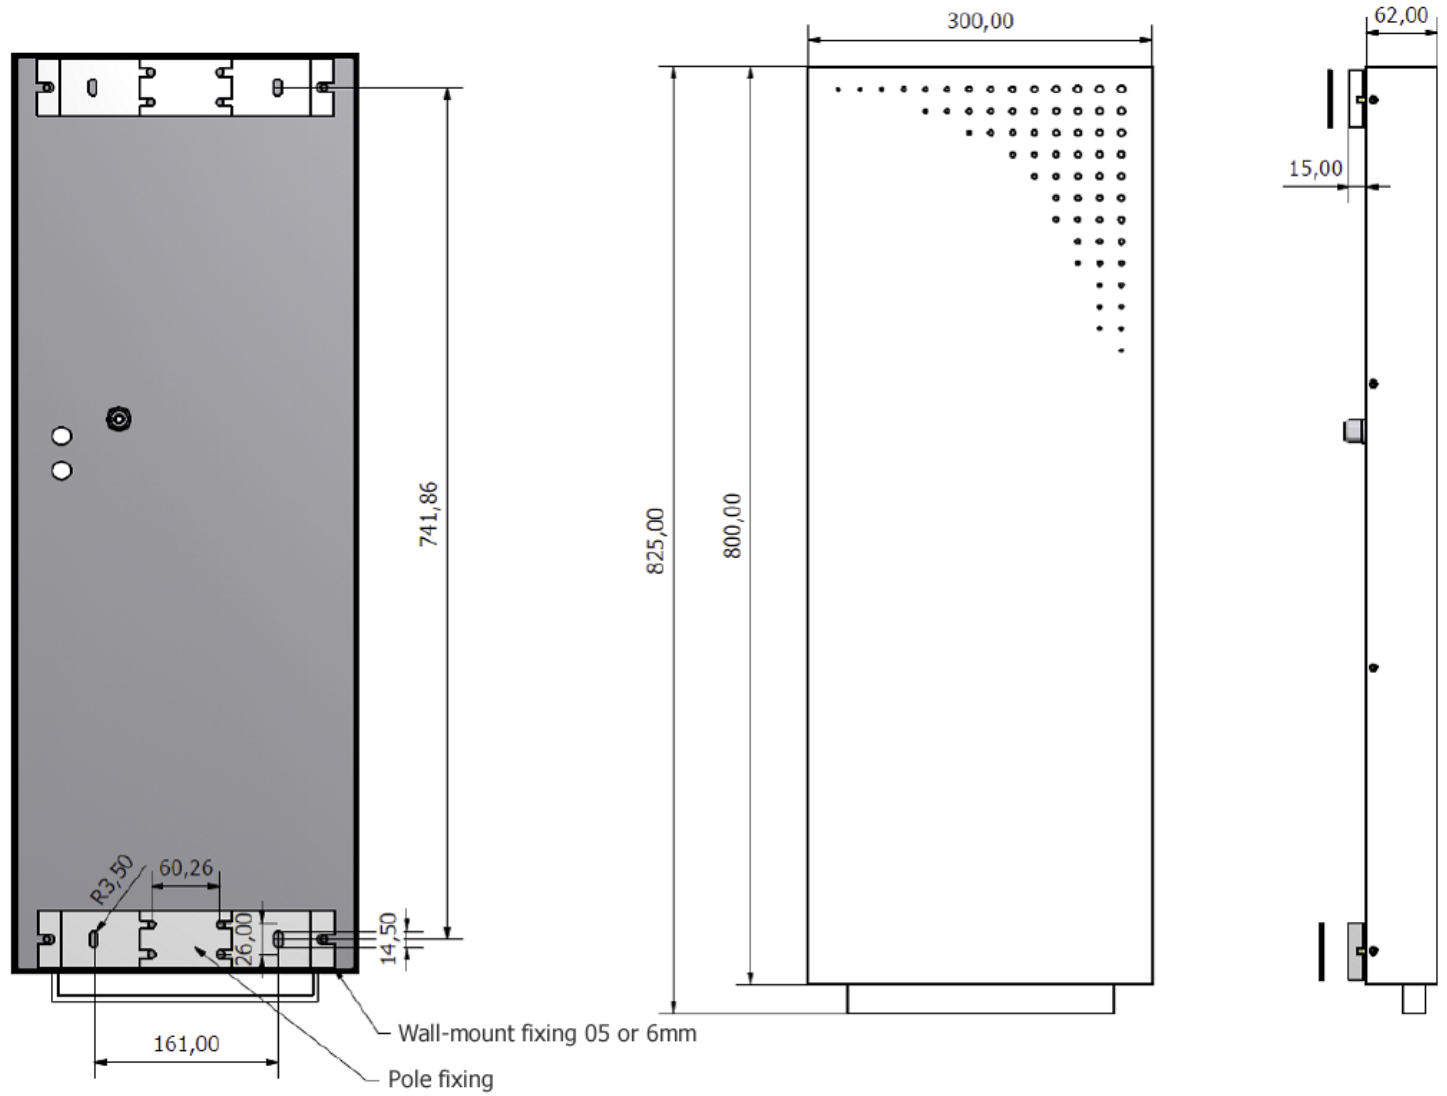

## Reader specifications

- Position: Read Only
- Reading distance: 0-4m
- Color: White
- Size: 80 x 30 x 5 cm
- Operating temp: -20°C / +55°C
- Protection index: 65

## Technical Specifications

Operating frequency/standard	UHF – ETSI version 302-208: 866 MHz or FCC version 915 MHz
Chip compatibility	EPC1 Gen 2 / ISO18000-6C
Functions	Read only (Read/write version available, please contact us)
Reading distances *	Single-unit: up to 2m with a UHF ISO card Gate versions: up to 4m with a UHF ISO card
Anticollision system	Yes
Communication interfaces	- TTL - ISO2 (Data Clock) or Wiegand protocols - RS232 - RS485
Connections	2x13 pin terminal block RS232 and RS485 versions: 8-pin plug-in terminal block
Reading indicator	LED (green/orange/red) and buzzer
Power requirement	2.5 A max / 12V DC
Power supply	9/36V – power supply as an option typ.12VDC
Material	White PVC – Fire classification M1 (non-flammable)
Dimensions	80 x 30 x 5 cm (without fixation)
Operating temperatures	-20C to + 55C - Inside / outside use
Resistance	IP 65
Mounting	Free-standing or wall-mounted

## Dimensions (mm)